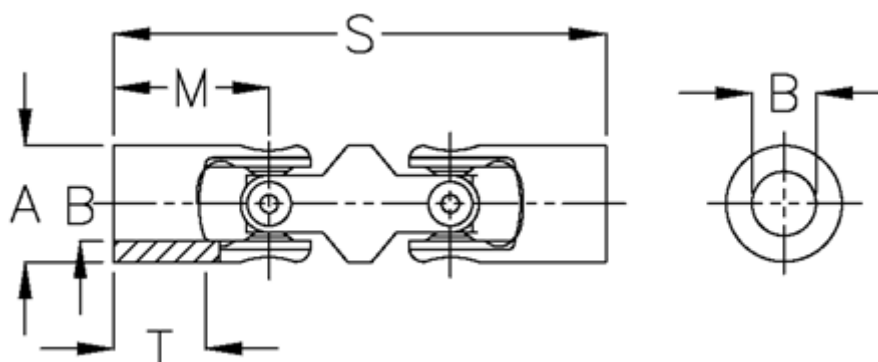

# Data Sheet

Article number: 07632300

Description: Double cross joint w/needle bearing  
0.632.300

## Measures

A	= 32
B H7	= 20
M	= 43
MD max N m	= 40
s	= 124
T	= 25